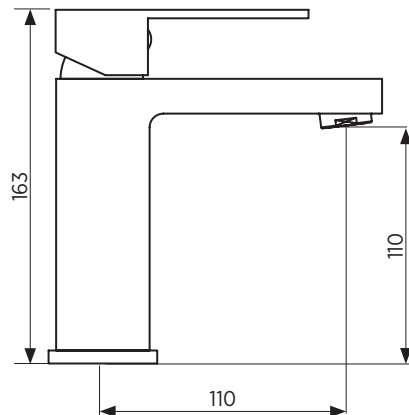

- Square, flat planes
- Easy-to-use handle
- Premium quality, chrome finish

ORDER CODE 191734 Kato 400 basin mixer (old code: SMT-400B)

WELS T25611  
4 star rating, 7.5L/min

HANDLE Lever handle

TAPHOLE 35 mm

CARTRIDGE Ceramic cartridge

MATERIAL Chrome plated, solid brass construction

OTHER Hot and cold indicators

---